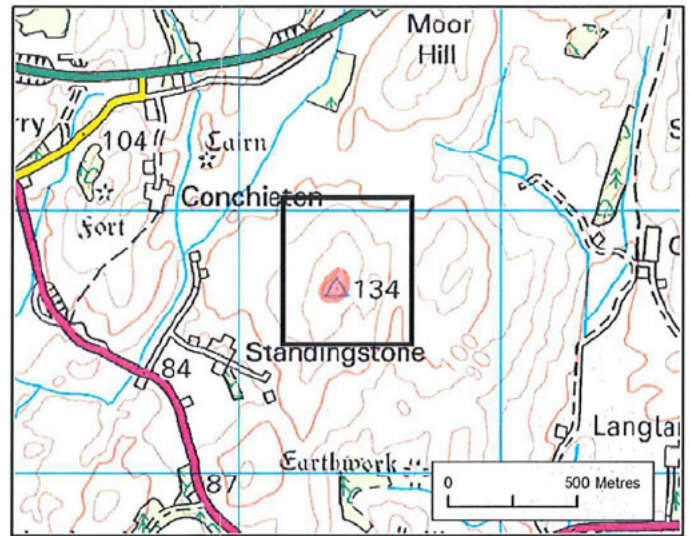

The monument known as **Prehistoric enclosure, Camp Hill** comprises the remains of a single-ditched, sub-oval enclosure visible as cropmarks in aerial photographs taken in the late 1970s. The defended enclosure probably dates to the Iron Age (500BC-500AD) and is a fort or enclosed settlement. Within the enclosure, there is a smaller and likely later, sub-rectangular enclosure, also visible as a cropmarked feature. The monument is located on the summit of Camp Hill, at 130m above sea level.

The monument lies in the Parish of Bogue and the County of Kirkcudbright, as shown in red on the plan annexed and executed as relative hereto.

---

Authorised by [REDACTED], Interim Head of Designations with Historic Environment Scotland on 26/04/2021.

Designation Reference: SM13743

Prehistoric enclosure, Camp Hill

Parish: Borge

Scheduled Area

Map Sheet:  
NX65SW

0 25 50 75 100 125 m Scale: 1:2,500

Contains Historic Environment Scotland and Ordnance Survey Data © Historic Environment Scotland © Crown copyright and database rights 2021 Ordnance Survey [100057073]