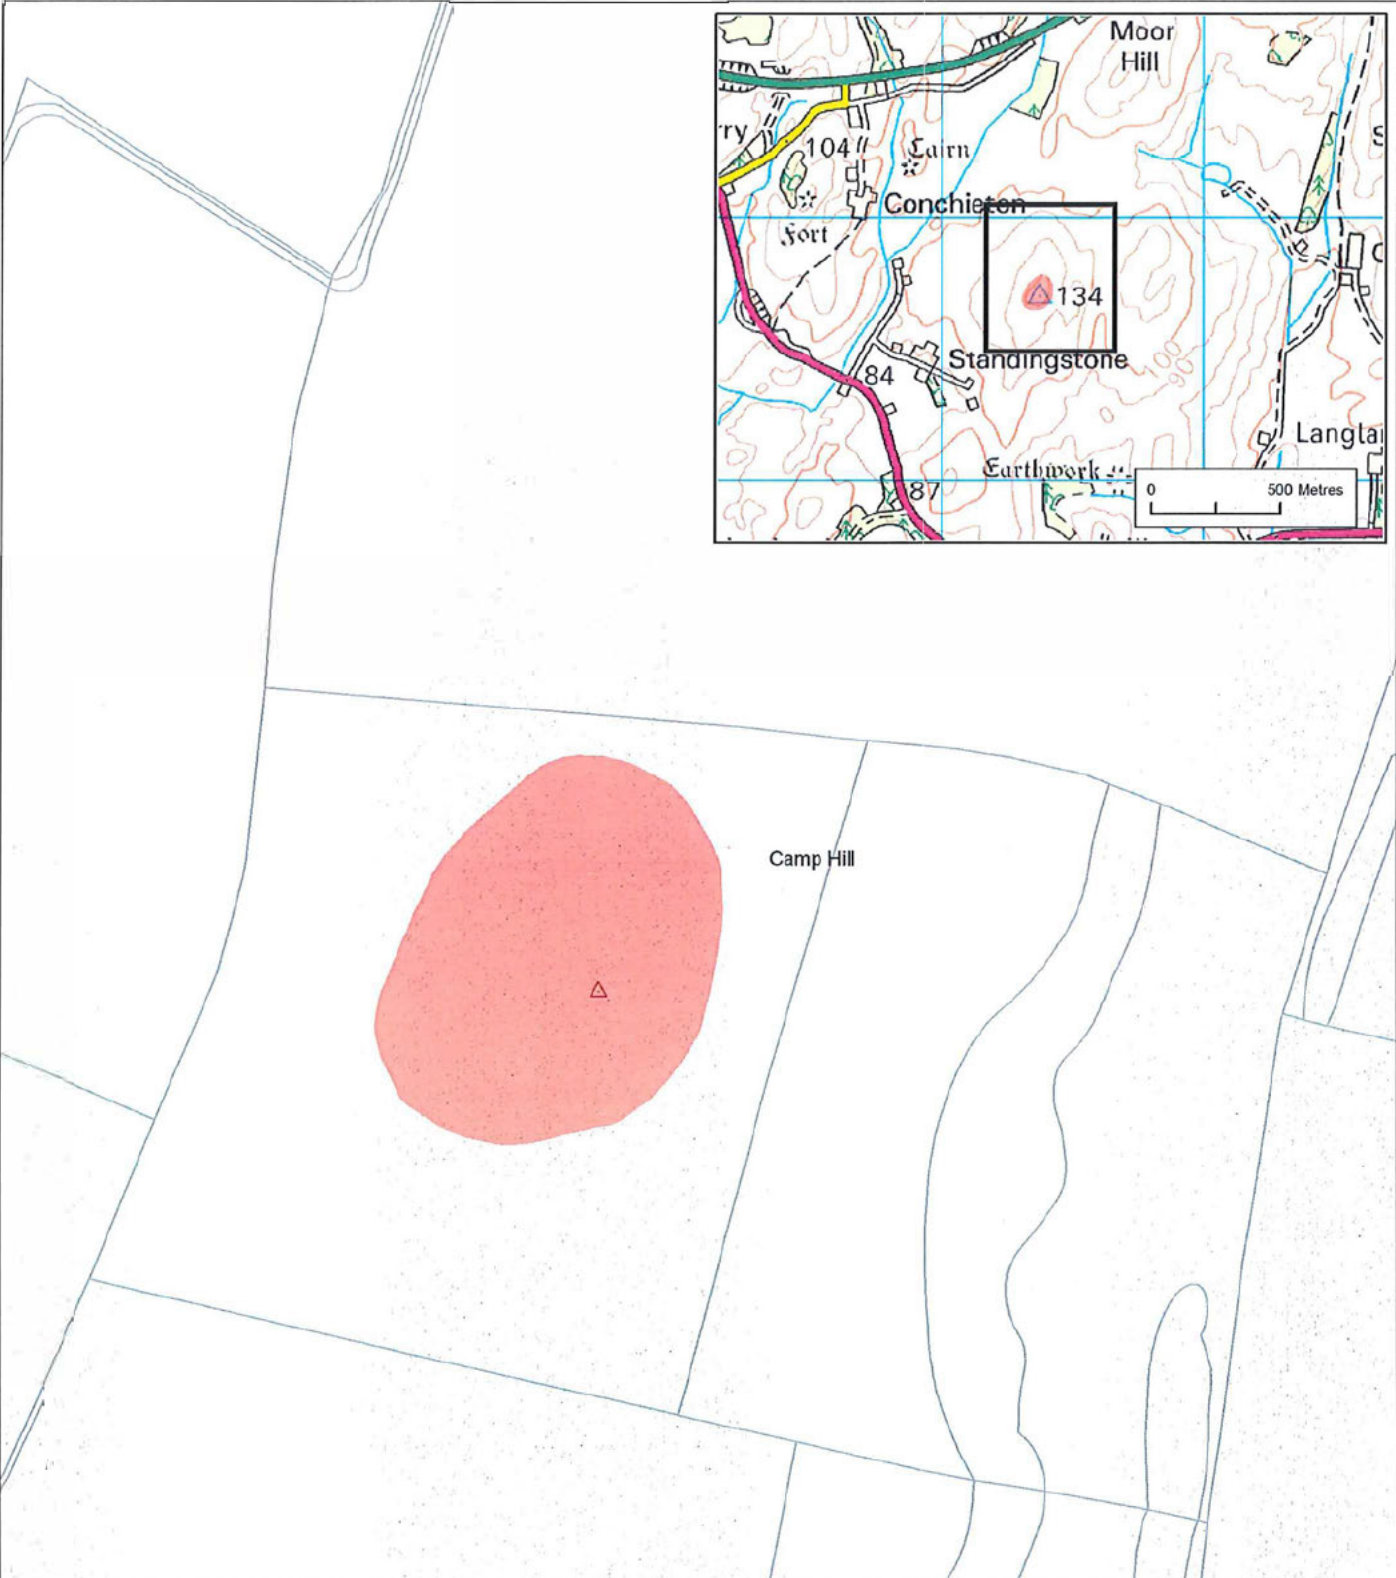

This is the plan referred to in the entry in the Schedule affecting:
Prehistoric enclosure, Camp Hill

Designation Reference: SM13743

Prehistoric enclosure, Camp Hill

Parish: Borge

Scheduled Area

Map Sheet:
NX65SW

0 25 50 75 100 125 m Scale: 1:2,500

Contains Historic Environment Scotland and Ordnance Survey Data © Historic Environment Scotland © Crown copyright and database rights 2021 Ordnance Survey [100057073]

Ordnance Survey Data

You are permitted to use this data solely to enable you to respond to, or interact with, the organisation that provided you with the data. You are not permitted to copy, sub licence, distribute or sell any of this data to third parties in any form.